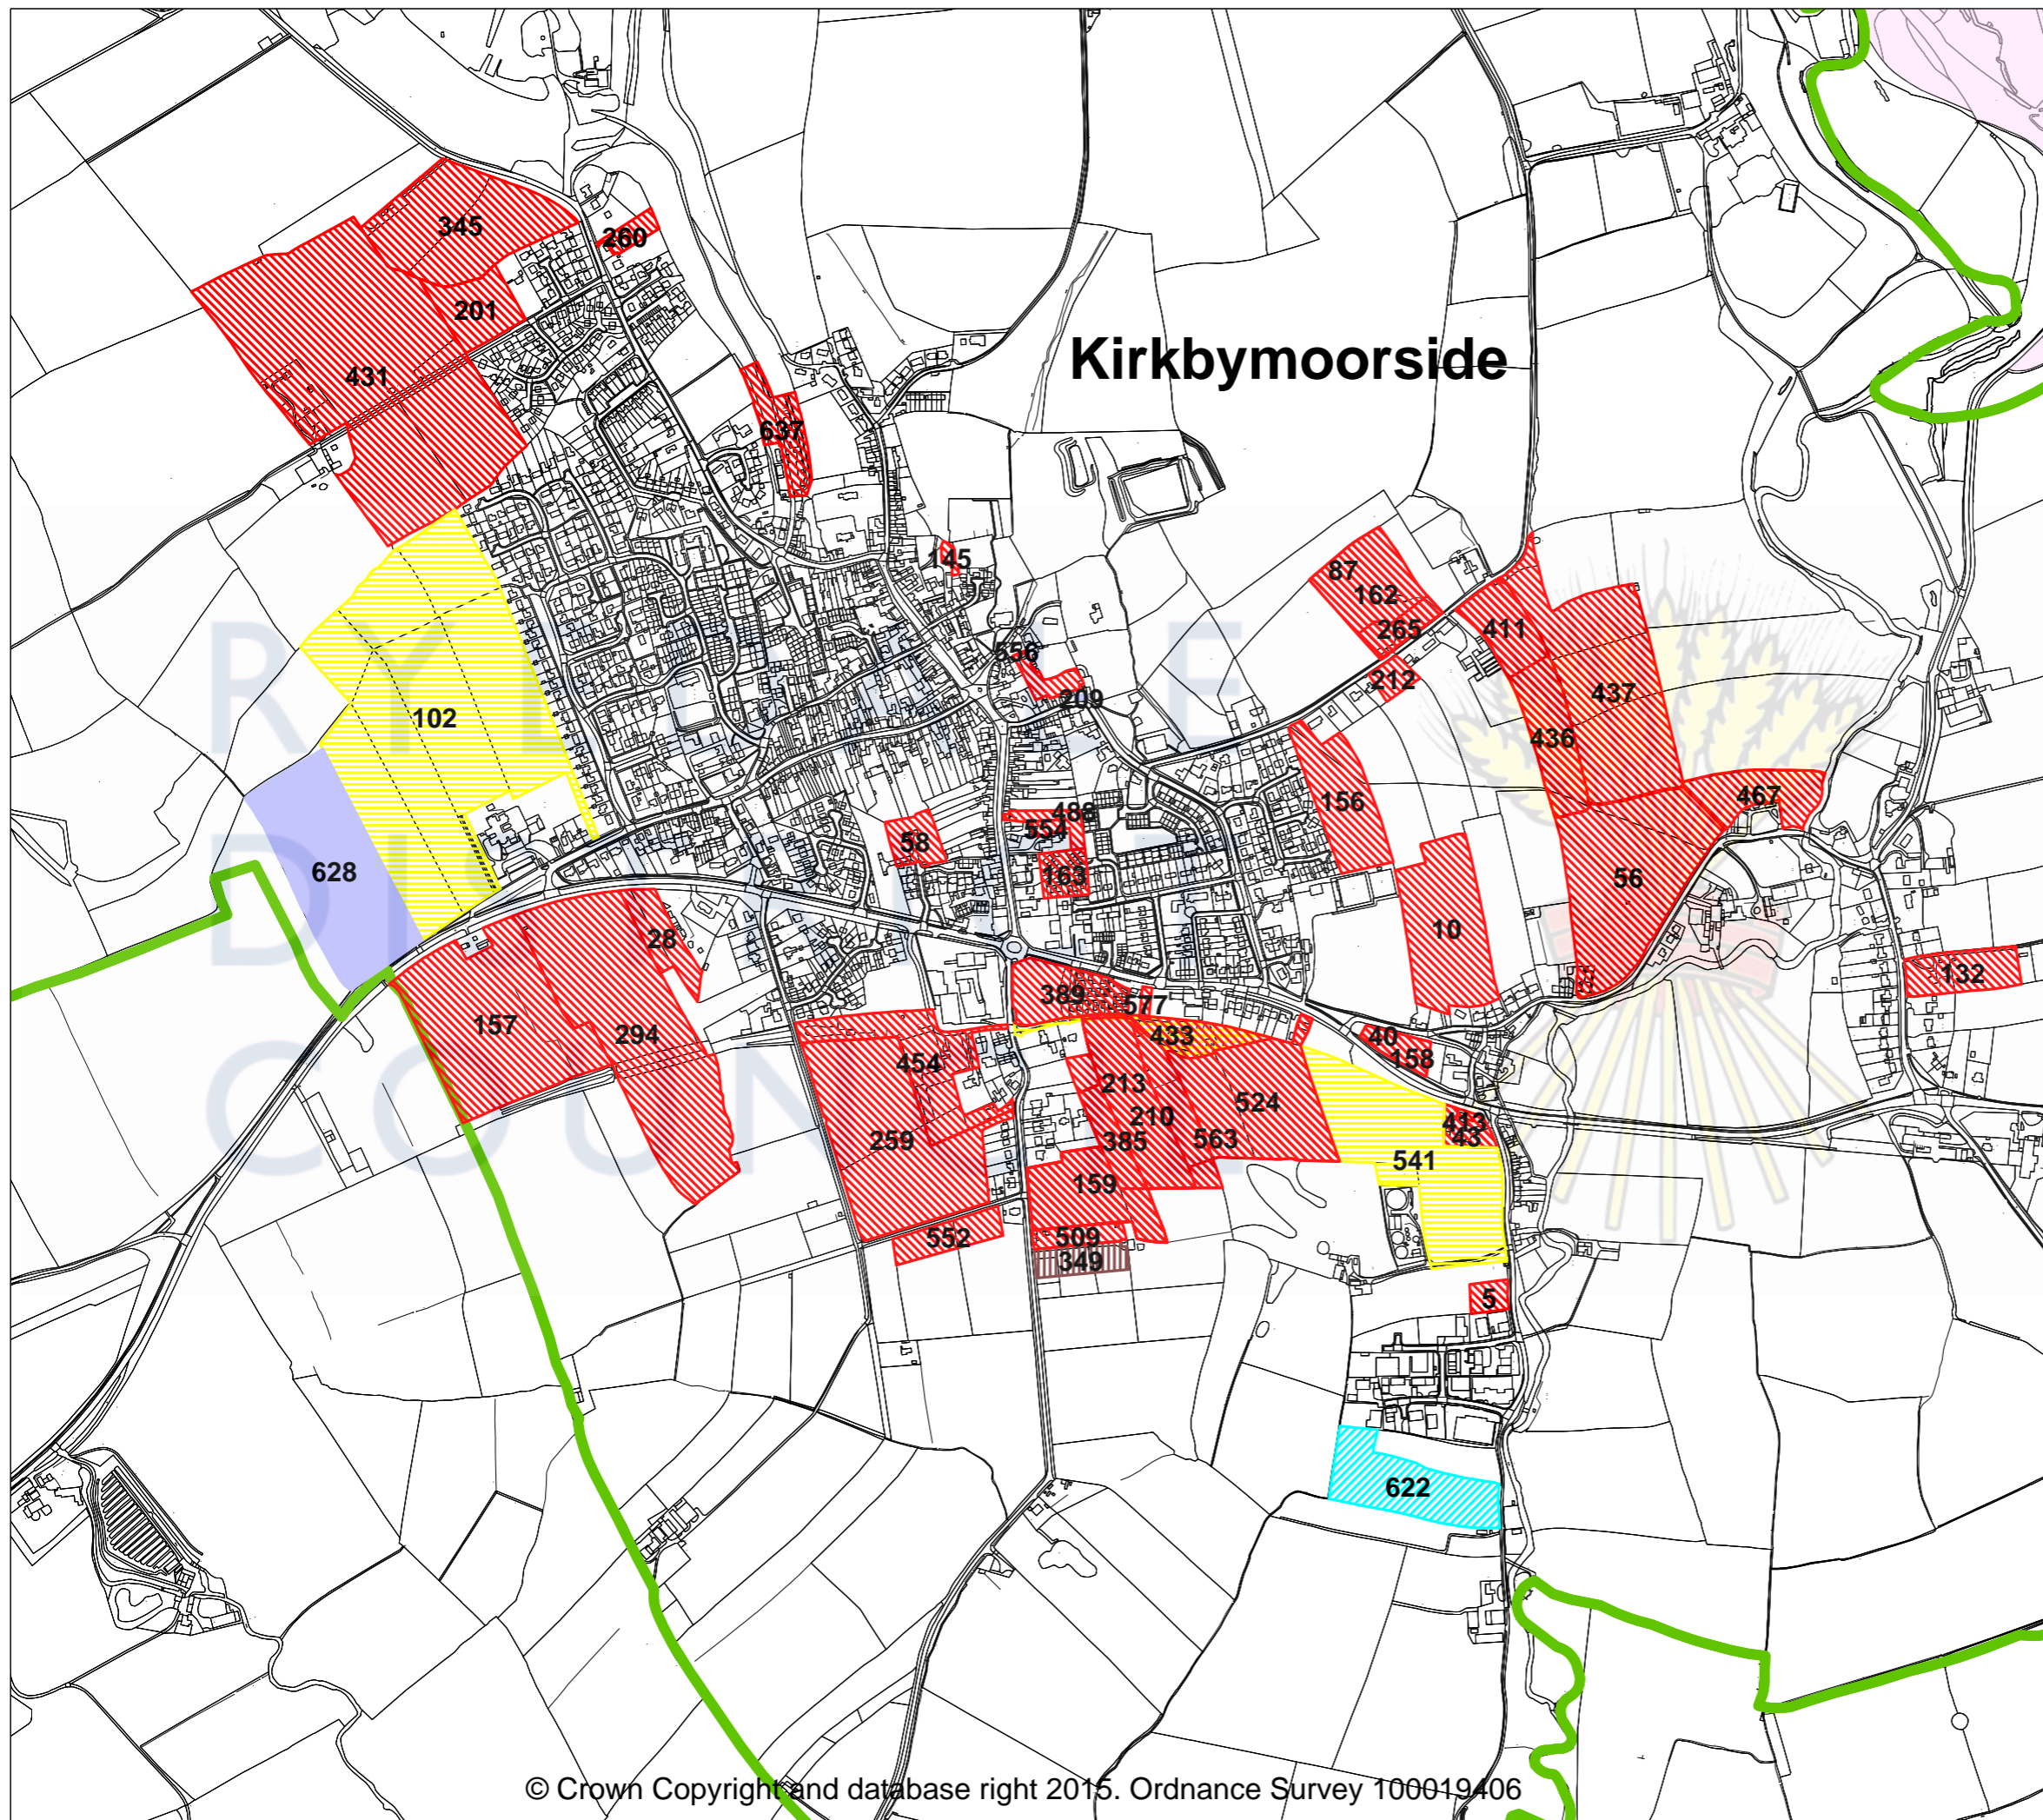

Kirkbymoorside

Legend

-  Residential
-  Employment
-  Mixed
-  Leisure / Tourism
-  Retail
-  Not Specified
-  National Park
-  Parish Boundary
-  District Boundary

1 : 9000 on A3
March 2015